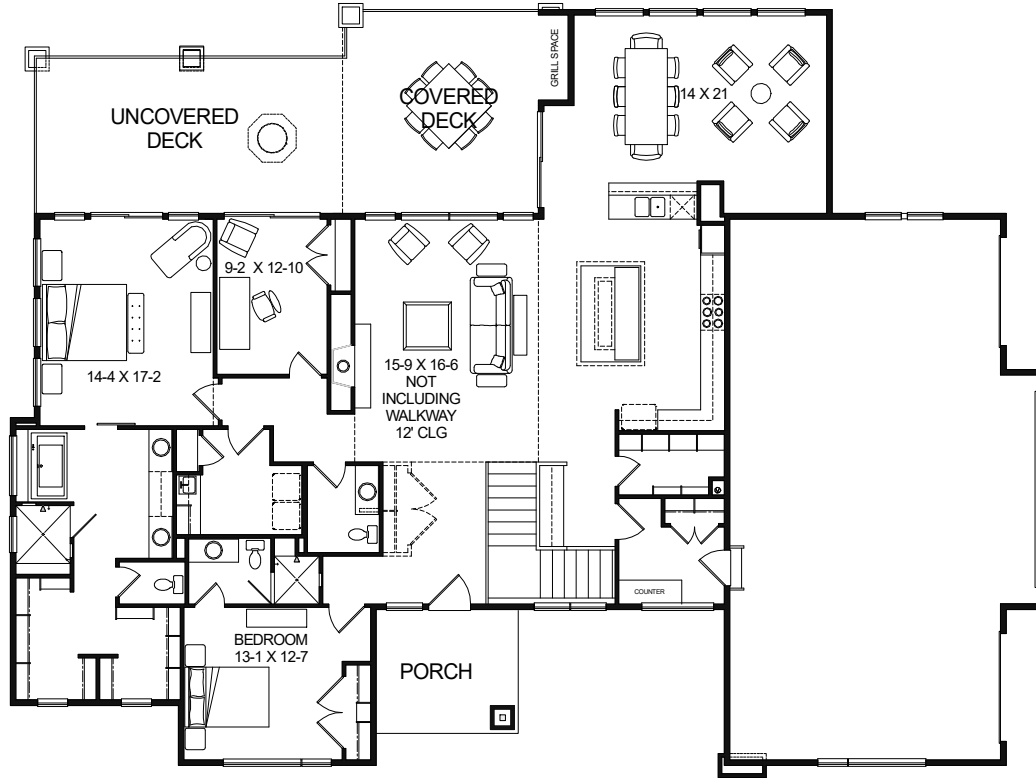

THE FRISCO

MAIN LEVEL

LOWER LEVEL

MAIN LEVEL	2,673 SF
FINISHED LOWER LEVEL	2,284 SF
TOTAL FINISHED	4,957 SF
TOTAL	5,346 SF

OPTIONAL FEATURES AND FINISHES MAY BE SHOWN ON THIS FLOOR PLAN