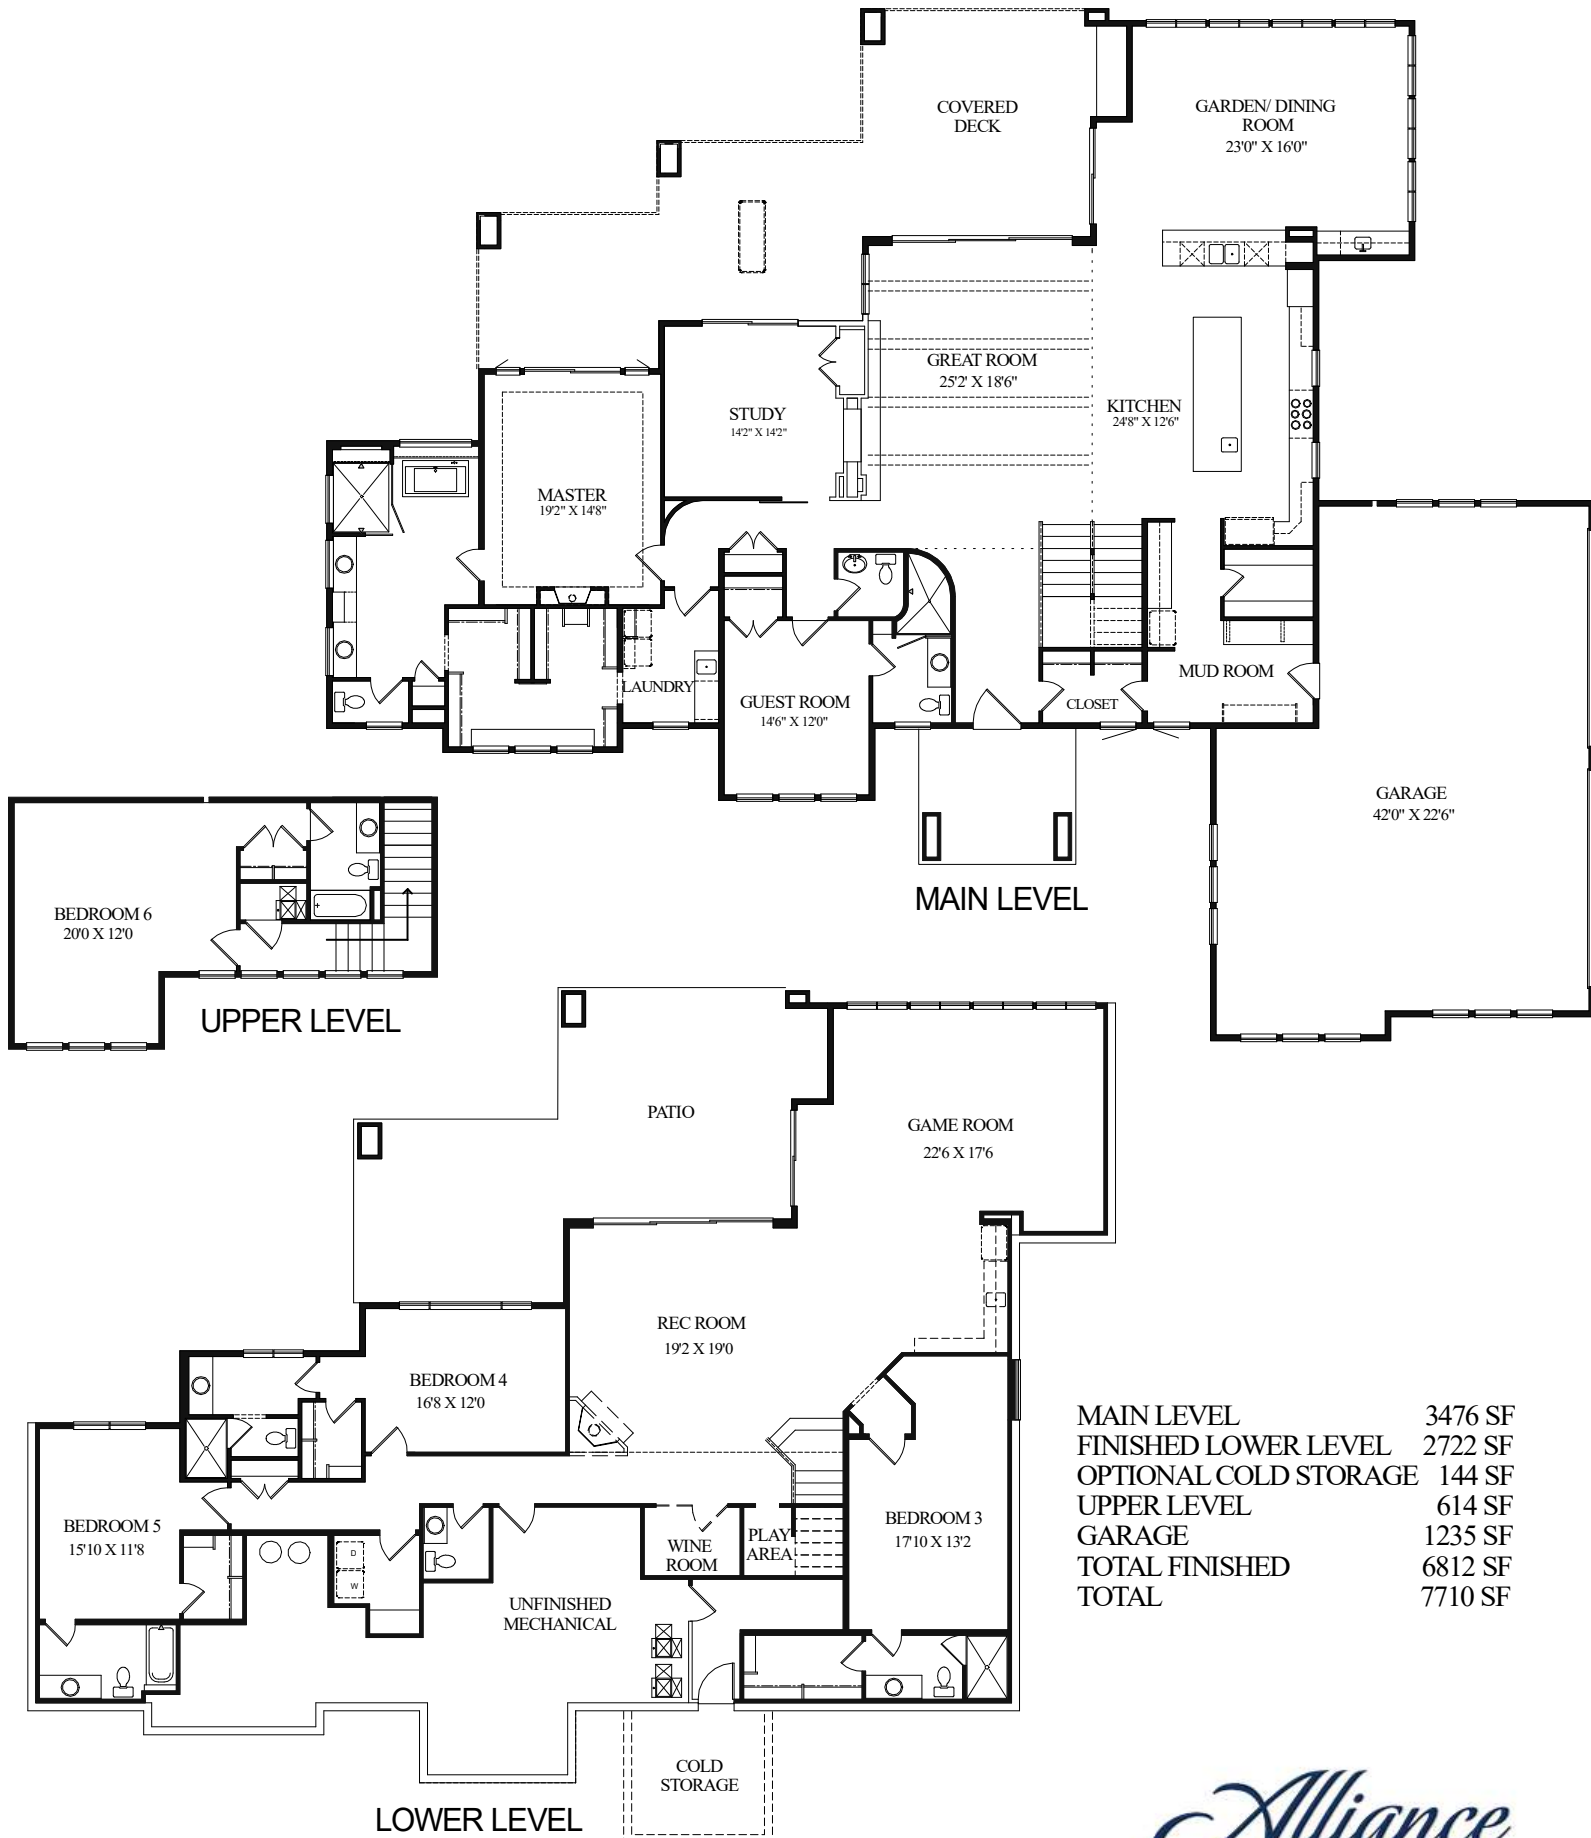

THE KNOLLWOOD

MAIN LEVEL	3476 SF
FINISHED LOWER LEVEL	2722 SF
OPTIONAL COLD STORAGE	144 SF
UPPER LEVEL	614 SF
GARAGE	1235 SF
TOTAL FINISHED	6812 SF
TOTAL	7710 SF

OPTIONAL FEATURES AND FINISHES MAY BE SHOWN ON THIS FLOOR PLAN