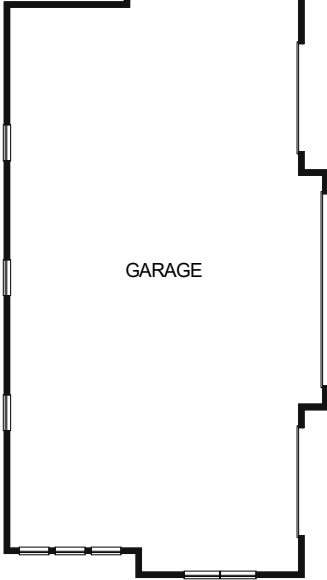

THE AUGUSTA

MAIN LEVEL

LOWER LEVEL

GARAGE

MAIN LEVEL	3,018
FINISHED LOWER LEVEL	1,894
TOTAL FINISHED	4,912
TOTAL	6,036
GARAGE	1,308

OPTIONAL FEATURES AND FINISHES MAY BE SHOWN ON THIS FLOOR PLAN